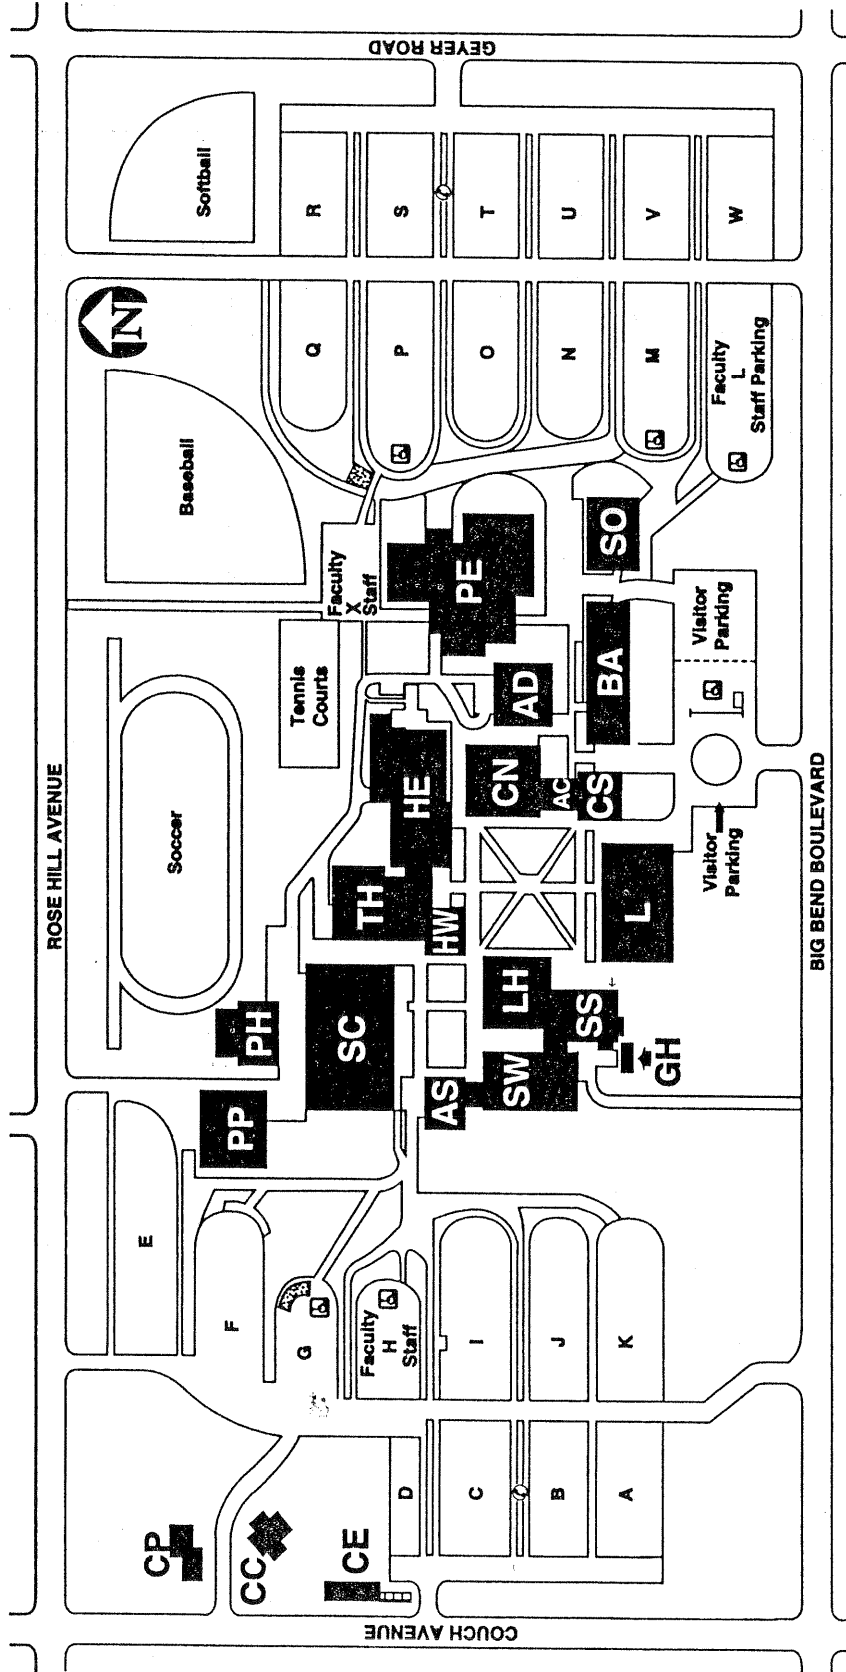

ST. LOUIS COMMUNITY COLLEGE

Meramec

11333 BIG BEND BLVD./KIRKWOOD, MO 63122-5799
(314) 984-7500
(314) 984-7800 / TDD
Website: www.stlcc.cc.mo.us

AC	Assessment Center	HW	Humanities West
AD	Administration/Clark Hall	LH	Lecture Halls
AS	Applied Science	L	Library
BA	Business Administration	PE	Physical Education
CC	Child Care Center	PH	Power House
CE	Continuing Education	PP	Physical Plant
CN	Communications North	SC	Student Center
CP	College Police	SO	Social Science
CS	Communications South	SS	Science South
GH	Greenhouse	SW	Science West
HE	Humanities East	TH	Theatre

3. LH Humanities West
   L Lecture Halls
   PE Physical Education
   PH Power House
   PP Physical Plant
   SC Student Center
   SO Social Science
   SS Science South
   SW Science West
   TH Theatre
4. ← *camp*
   ← *regular classes*
5. Lots H, L and X – Faculty and Staff Parking
   Motorcycle Parking
   Additional Parking available on lots G, H, P, L & X
   Students cannot park in the visitor's lot.
   No parking along walls, curbs or in driveways unless specifically marked with parking spaces.