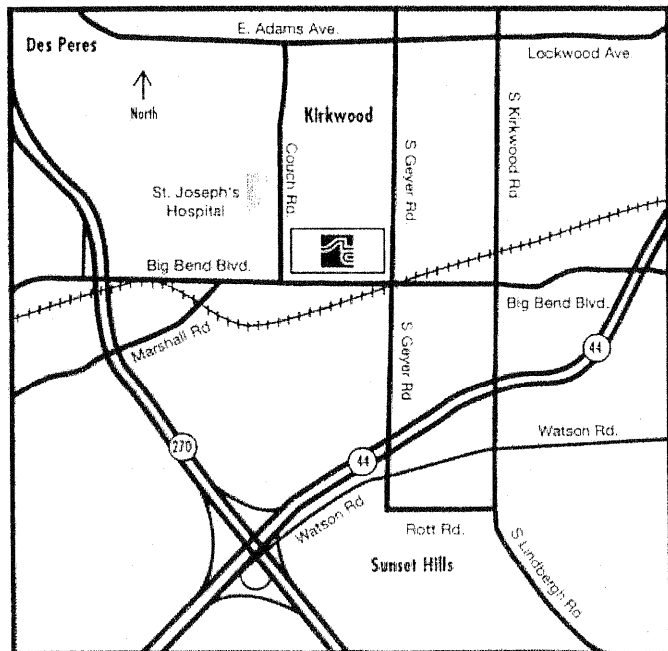

From North

Take Highway 270 South (Memphis) to Big Bend Blvd. Exit 7, turn left and go one mile to the College entrance on the left.

From South

Take Highway 270 North to Watson Road (Exit 366), turn left on S. Geyer Rd. and continue one mile to Big Bend Blvd., left on Big Bend Blvd. to College entrance on the right.

From 44 West

Take Highway 44 east to Watson Rd. (Exit 366 East), east on Watson Rd. to S. Geyer Rd. Left on S. Geyer Rd. for one mile to Big Bend Blvd. Left on Big Bend Blvd. to College entrance

From 70 West

From KC/Columbia,

MO - take 70 east to Highway 40/61 (Memphis exit), go 14 miles to Highway 270 south, continue south on 270 to Big Bend Blvd. (Exit 7), turn left and go one mile to College entrance on left.

From East
Take Highway 44 west to Big Bend Blvd. (Exit 278), right on Big Bend Blvd. across Lindbergh Blvd. and S. Geyer Rd. - about 1/2 mile - to College entrance located on Big Bend Blvd.

ST. LOUIS COMMUNITY COLLEGE