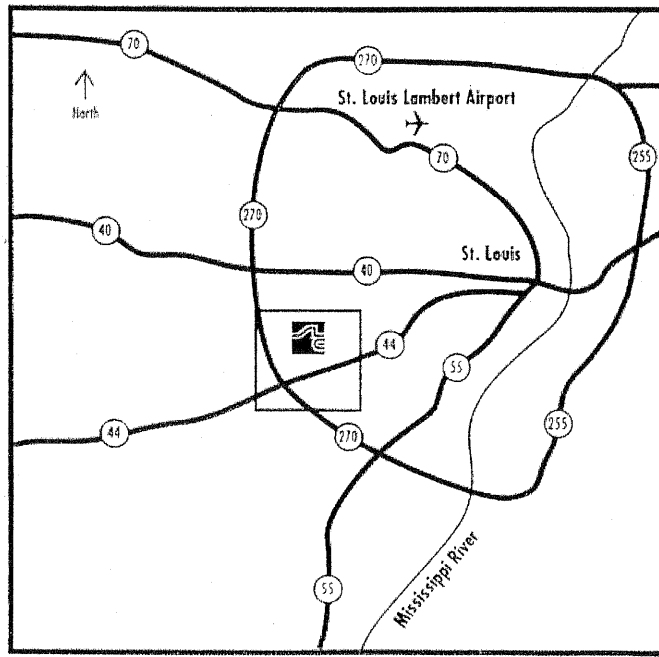

From North

Take Highway 270 South (Memphis) to Big Bend Blvd. Exit 7, turn left and go one mile to the College entrance on the left.

From South

Take Highway 270 North to Watson Road (Exit 366), turn left on S. Geyer Rd. and continue one mile to Big Bend Blvd., left on Big Bend Blvd. to College entrance on the right.

From 44 West

Take Highway 44 east to Watson Rd. (Exit 366 East), east on Watson Rd. to S. Geyer Rd. Left on S. Geyer Rd. for one mile to Big Bend Blvd. Left on Big Bend Blvd. to College entrance

From 70 West

From KC/Columbia,

MO - take 70 east to Highway 40/61 (Memphis exit), go 14 miles to Highway 270 south, continue south on 270 to Big Bend Blvd. (Exit 7), turn left and go one mile to College entrance on left.

From East
Take Highway 44 west to Big Bend Blvd. (Exit 278), right on Big Bend Blvd. across Lindbergh Blvd. and S. Geyer Rd. - about 1/2 mile - to College entrance located on Big Bend Blvd.

ST. LOUIS COMMUNITY COLLEGE